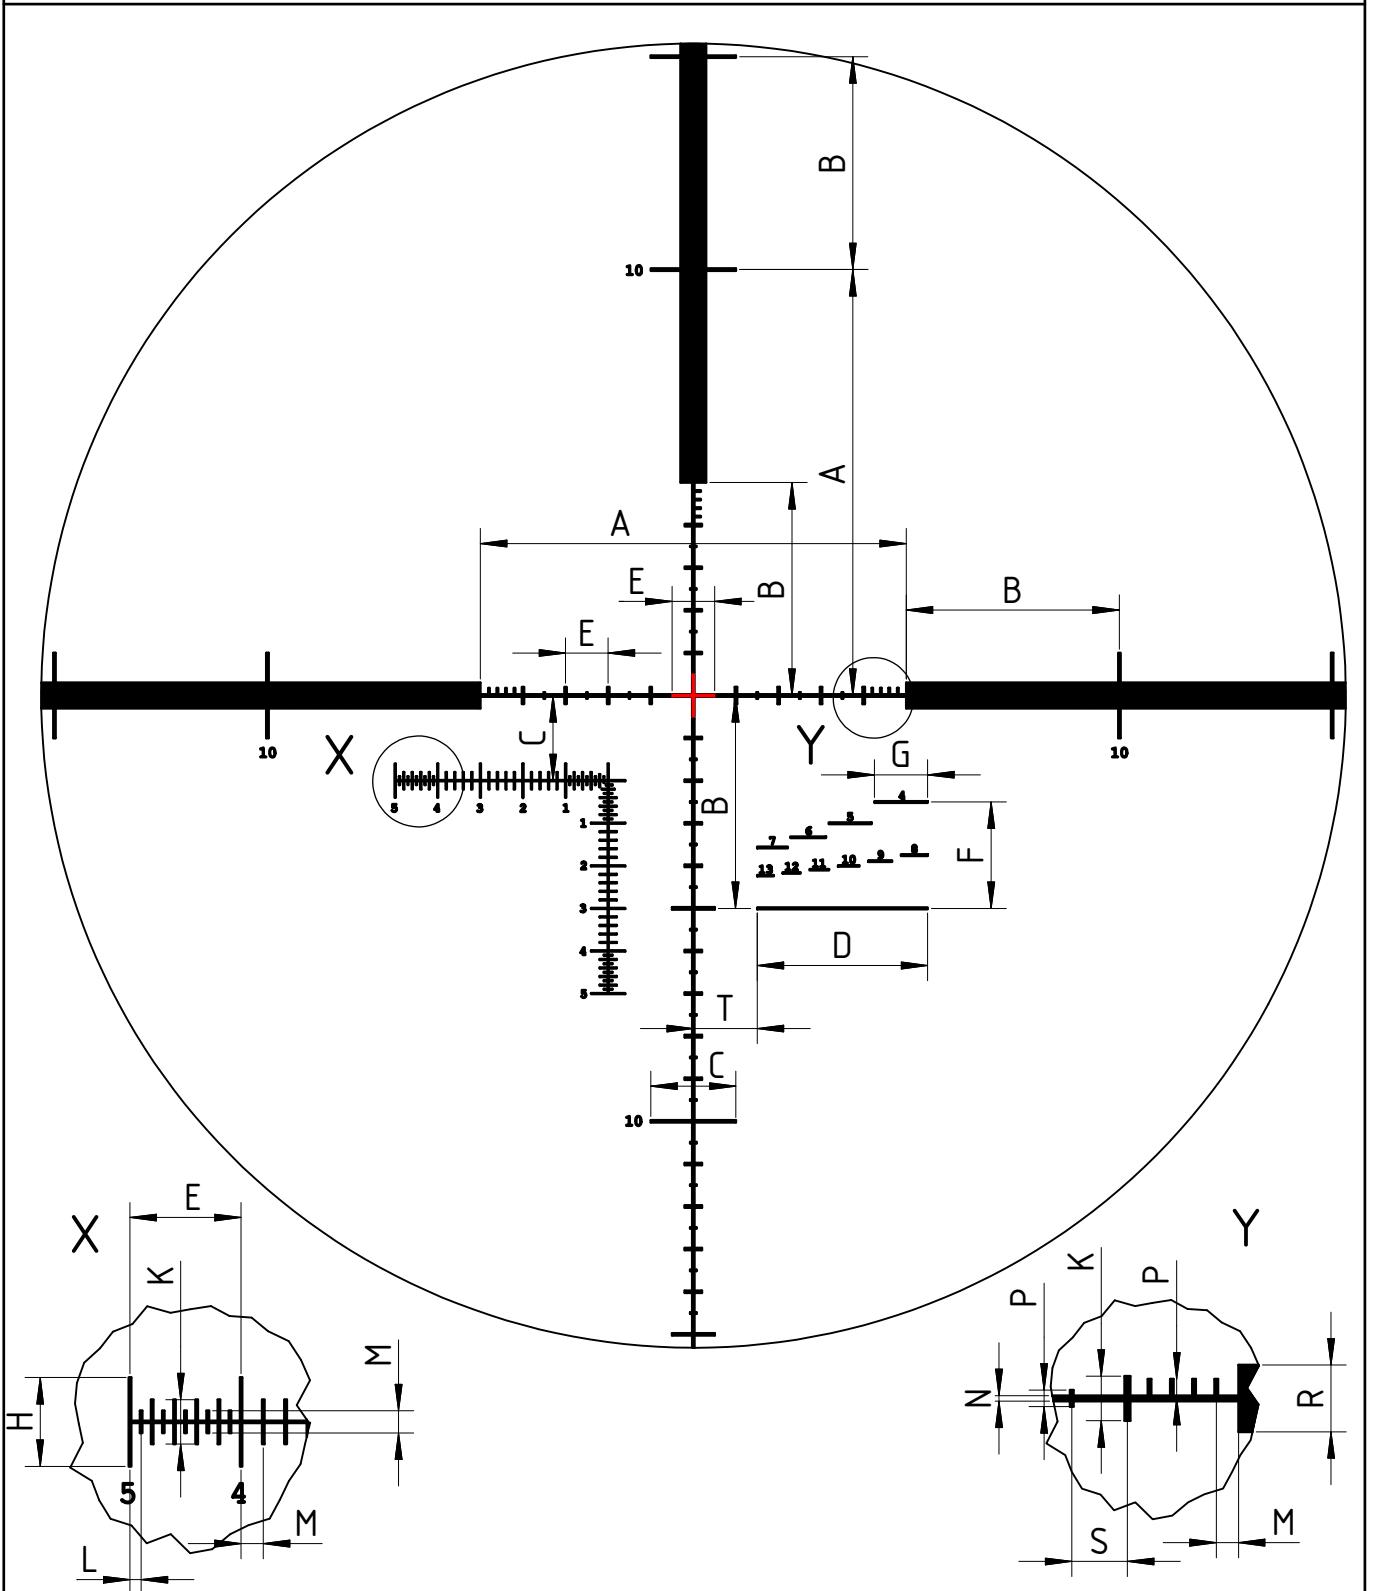

All rights reserved by Schmidt & Bender GmbH & Co. KG. No reproduction, distribution or unauthorized use of this document or any information contained herein may be made without the expressed written permission of Schmidt & Bender GmbH & Co. KG or its assignees.

coverages

unit	A	B	C	D	E	F	G	H	K	L	M	N	P	R	S	T	magnif.
cm/100m	100	50	20	40	10	100*	50*	8	4	1	2	0.5	1.5	6	5	15	
in/100yd	36	18	7.2	14.4	3.6	36	18	2.9	1.44	0.36	0.72	0.2	0.54	2.16	1.8	5.4	
mrاد	10	5	2	4	1	10	5	1	0.4	0.1	0.2	0.05	0.15	0.6	0.5	1.5	

*At the given distance