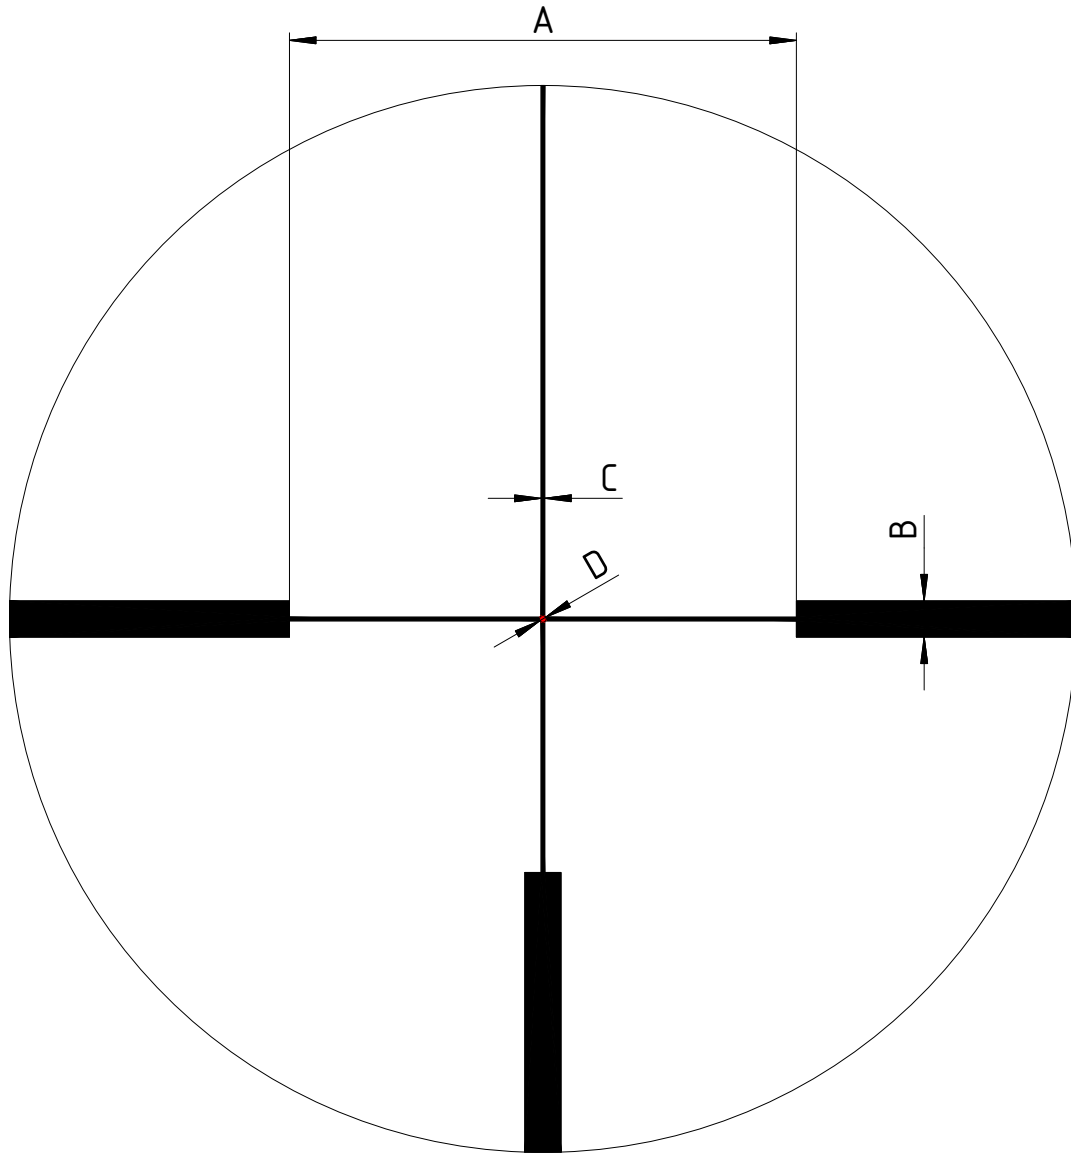

SCHMIDT  BENDER
GmbH & Co. KG
Am Grossacker 42
D-35444 Biebertal - Germany
tel. +49(0)6409/ 8115-0
fax. +49(0)6409/ 8115-11

reticle - data sheet
D4

page 1 of 3

revision 00

scope	2,5-10x50 Polar	scope type	53	focal plane	SFP
model	Schmidt-Bender-Datasheet-D4-SFP-2,5-10x50 Polar				

D4

scope	2,5-10x50 Polar	scope type	53	focal plane	SFP
model	Schmidt-Bender-Datasheet-D4-SFP-2,5-10x50 Polar				

All rights reserved by Schmidt & Bender GmbH & Co. KG. No reproduction, distribution or unauthorized use of this document or any information contained herein may be made without the expressed written permission of Schmidt & Bender GmbH & Co. KG or its assignees.