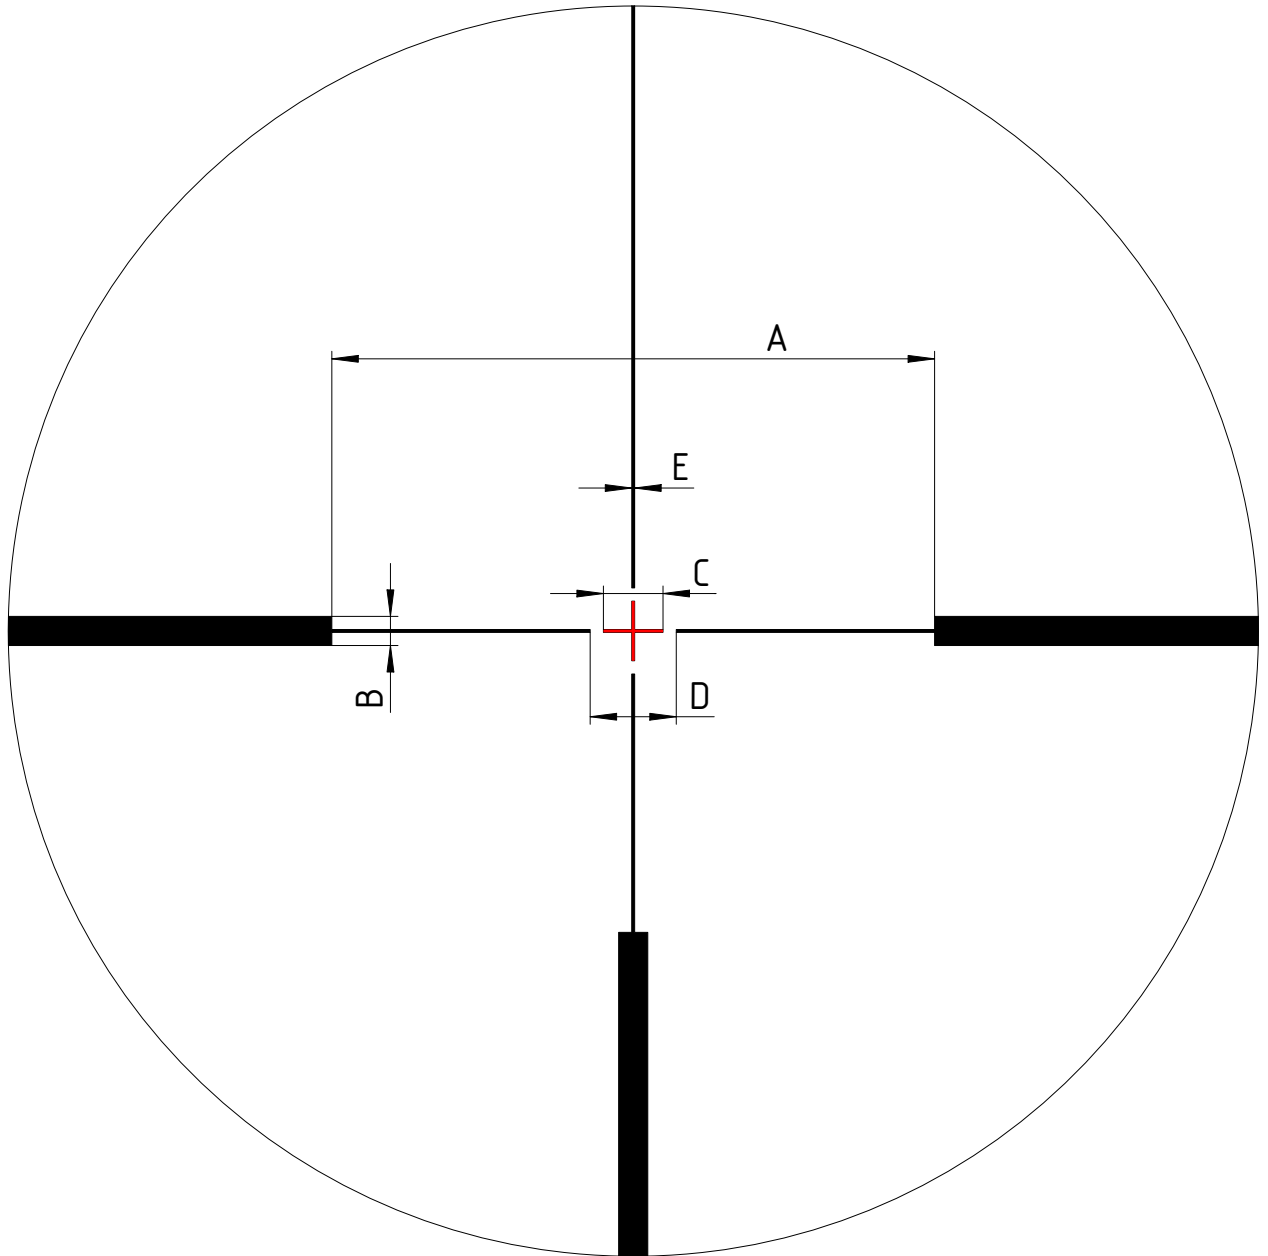

SCHMIDT  BENDER  
GmbH & Co. KG  
Am Grossacker 42  
D-35444 Biebertal - Germany  
tel. +49(0)6409/ 8115-0  
fax. +49(0)6409/ 8115-11

reticle - data sheet  
L7 (alt: fein)

page 1 of 3

revision 00

scope	2,5-10x56 Klassik	scope type	42	focal plane	FFP
model	Schmidt-Bender-Datasheet-L7-FFP-2,5-10x56 Klassik				

coverages

unit	A	B	C	D	E
cm/100m	140	6.77	13.85	20	0.68
in/100yd	50.4	2.44	4.99	7.2	0.24
mrاد	14	0.68	1.39	2	0.07

scope	2,5-10x56 Klassik	scope type	42	focal plane	FFP
model	Schmidt-Bender-Datasheet-L7-FFP-2,5-10x56 Klassik				

## field of view at lowest magnification

## field of view at highest magnification