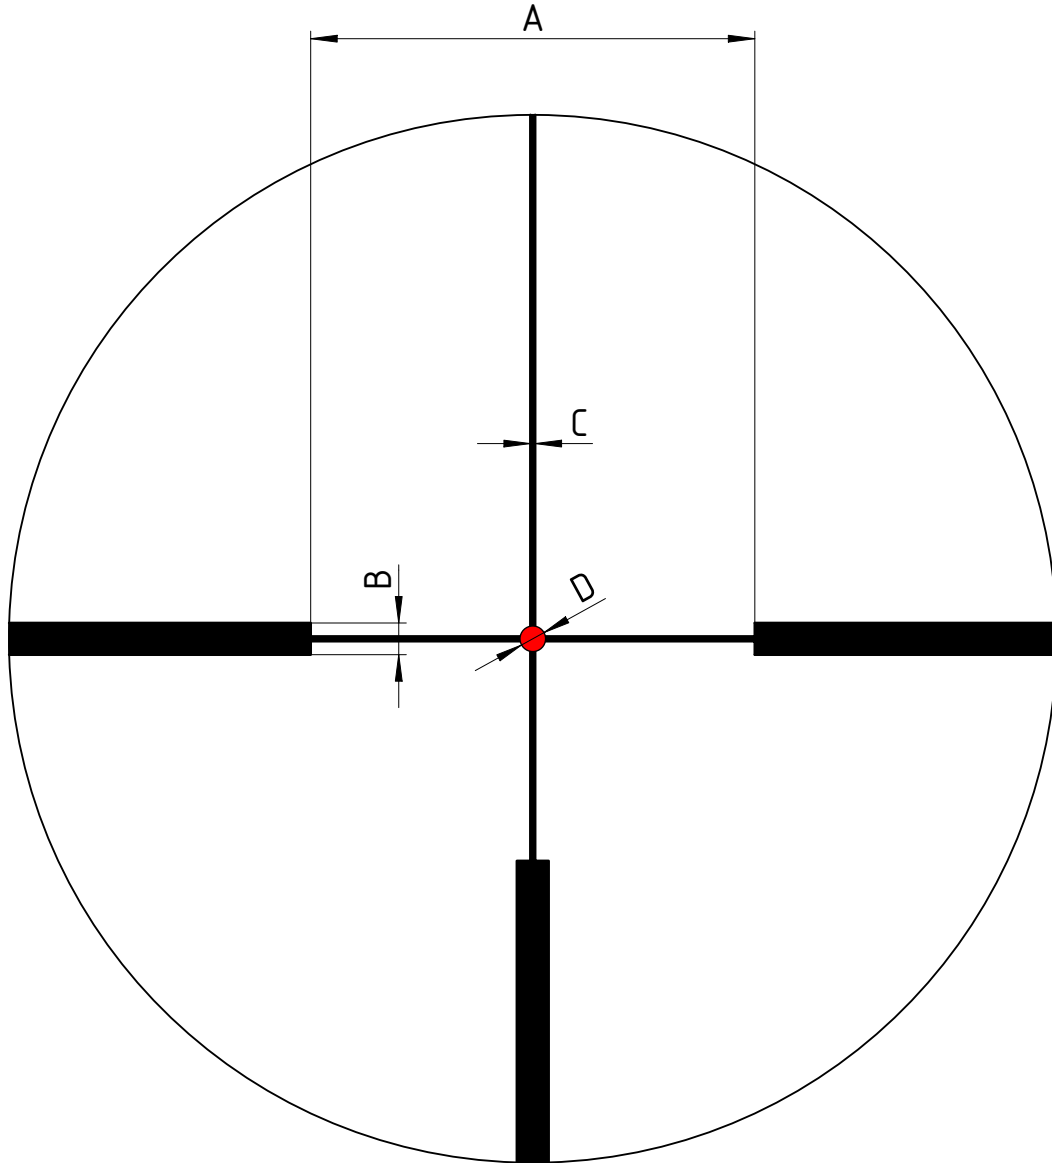

scope	1,1-5x24 Stratos	scope type	59	focal plane	SFP
model	Schmidt-Bender-Datasheet-FD4-SFP-1,1-5x24 Stratos				

All rights reserved by Schmidt & Bender GmbH & Co. KG. No reproduction, distribution or unauthorized use of this document or any information contained herein may be made without the expressed written permission of Schmidt & Bender GmbH & Co. KG or its assignees.

FD4

scope	1,1-5x24 Stratos	scope type	59	focal plane	SFP
model	Schmidt-Bender-Datasheet-FD4-SFP-1,1-5x24 Stratos				

All rights reserved by Schmidt & Bender GmbH & Co. KG. No reproduction, distribution or unauthorized use of this document or any information contained herein may be made without the expressed written permission of Schmidt & Bender GmbH & Co. KG or its assignees.

field of view at all magnification