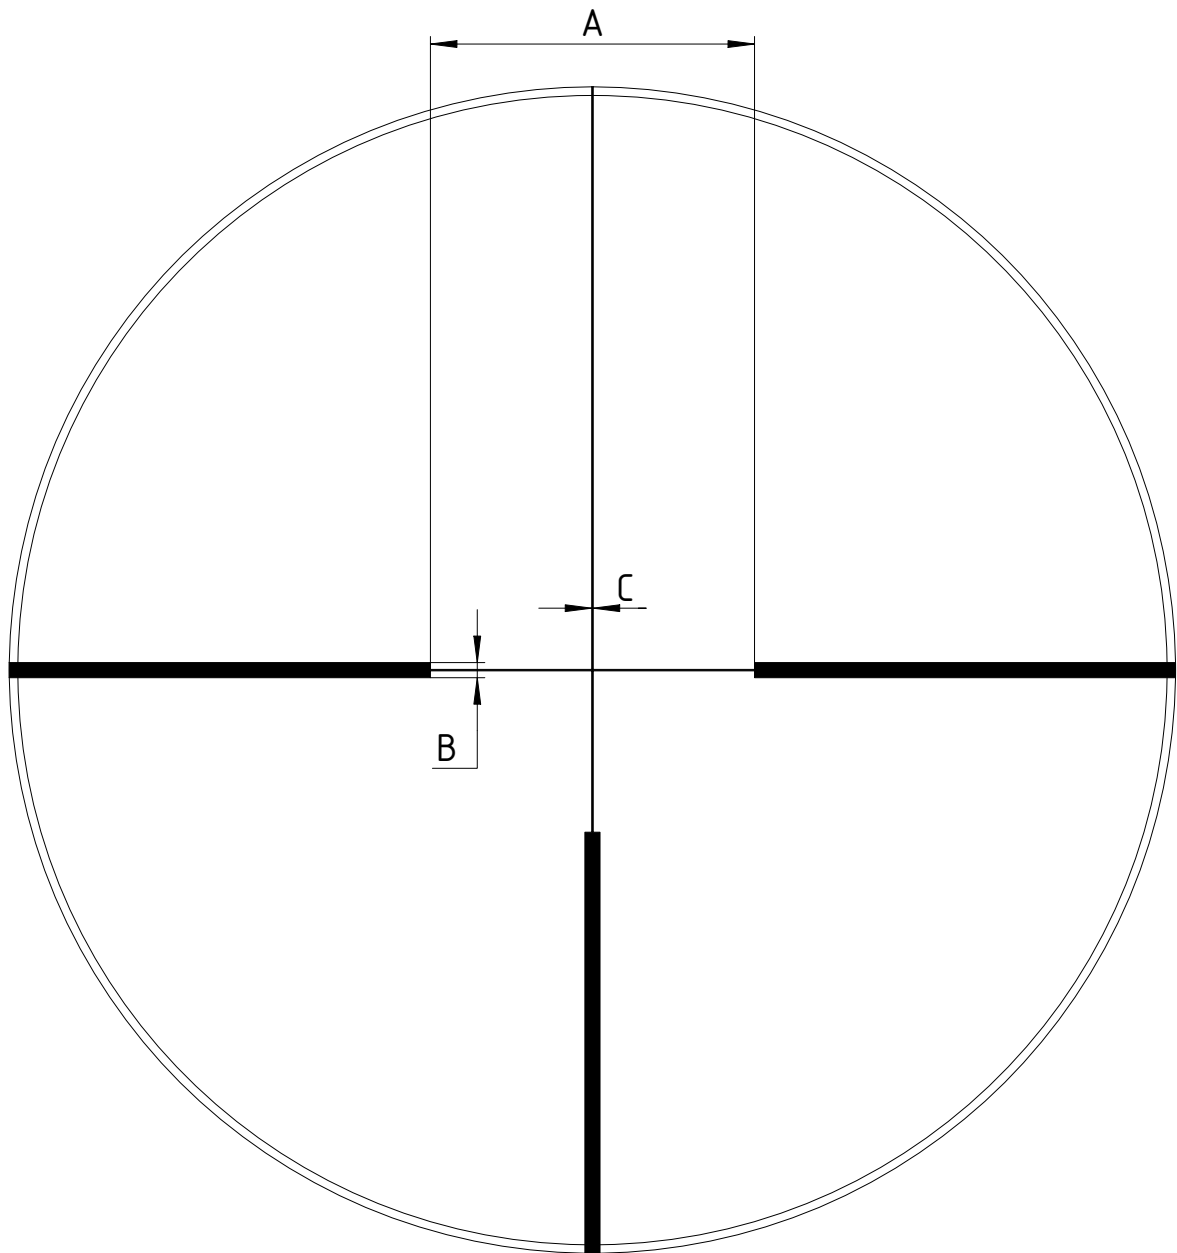

scope	2,5-10x40 Summit	scope type	52	focal plane	SFP
model	Schmidt-Bender-Datasheet-A7-SFP-2,5-10x40 Summit				

All rights reserved by Schmidt & Bender GmbH & Co. KG. No reproduction, distribution or unauthorized use of this document or any information contained herein may be made without the expressed written permission of Schmidt & Bender GmbH & Co. KG or its assignees.

coverages

unit	A	B	C	magnif.
cm/100m	392	18	1.8	2,5x
in/100yd	141.1	6.58	0.66	2,5x
mrad	39.2	1.8	0.18	2,5x
cm/100m	98	4.6	0.5	10x
in/100yd	35.28	1.65	0.16	10x
mrad	9.8	0.46	0.05	10x
cm/100m	140	6.5	0.65	7x
in/100yd	50.39	2.35	0.24	7x
mrad	14	0.65	0.07	7x