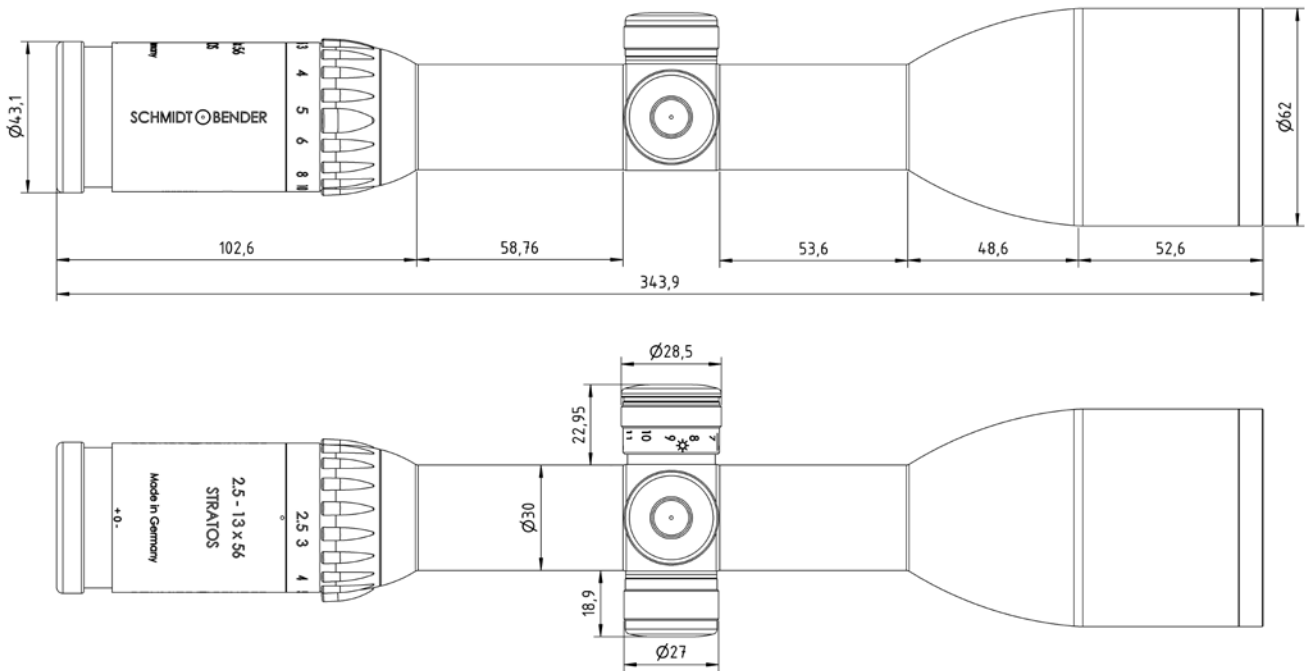

## 1. Dimensions and physical properties

Dimensions in mm

Length:	343,9 mm
Main tube diameter:	30 mm

## 2. Optical Data

Magnification:	2,5 x - 13 x
Objective diameter:	56 mm
Field of view (m/100 m):	14,2 - 2,7
Exit pupil:	12 mm - 4,3 mm
Eye relief:	90 mm
Twilight factor:	8,66 - 26,96
Transmission:	90 % / Analysis <sup>1)</sup>
Focal plane:	1 <sup>st</sup> focal plane